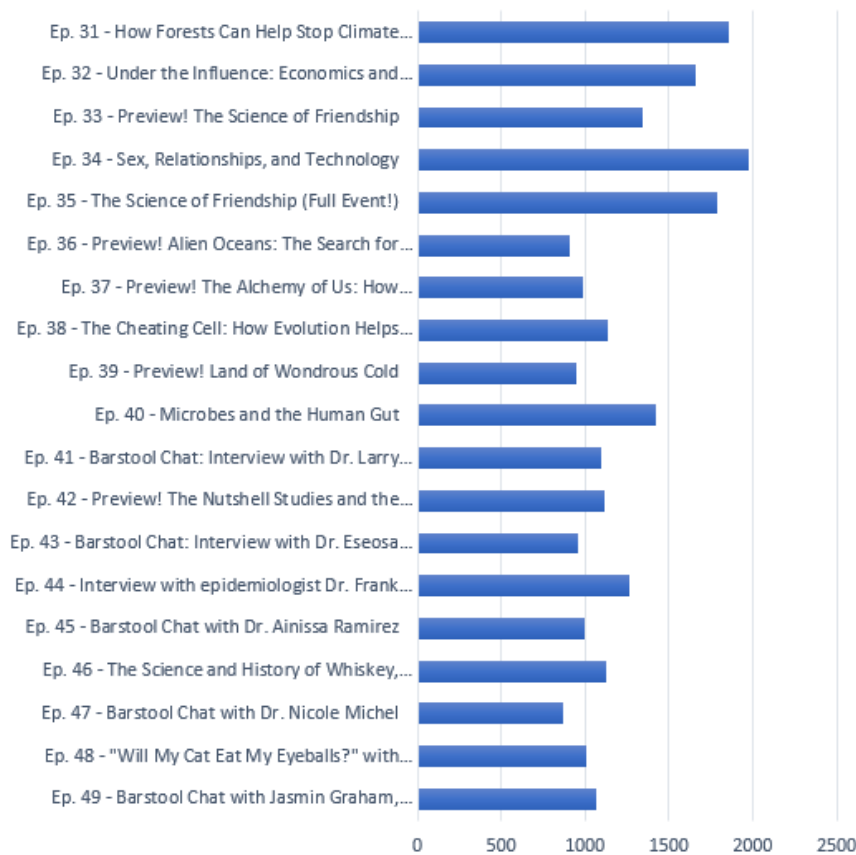

A SCIENTIST WALKS INTO A BAR

Our podcast "A Scientist Walks Into A Bar" distributed 19 episodes in 2020, which represents an 11% increase from the previous year. Early episodes featured recordings of in-theater events, but in 2020 we diversified our episode format. We had the opportunity for several shorter "preview" episodes which featured interviews several scientists before they appeared on a Science on Tap online event. We also introduced "barstool chat" episodes which featured interviews with scientists showing their more personal side; the goal of these episodes was to humanize and personalize scientists to support our goal of making science more accessible.

Downloads