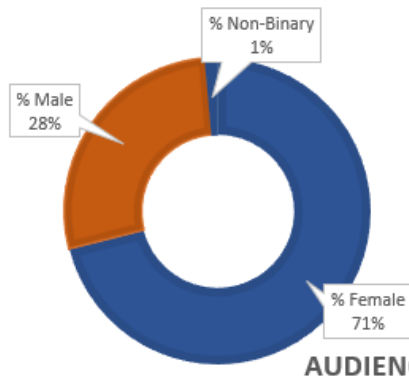

According to location information provided in the chat and in response to our post-event surveys, our audience blossomed to include viewers well outside of our previous Portland Metro home base. Our online reach included people in 23 counties in Oregon and 19 counties in Washington. We also reached people in 43 additional states, and in 10 other countries. This expanded reach taught us that the demand for quality, accessible science events is high and far-reaching. In 2021, regardless of our ability to resume in-person events, we plan to continue to produce online science education events.

Audience demographic information gathered from participant surveys