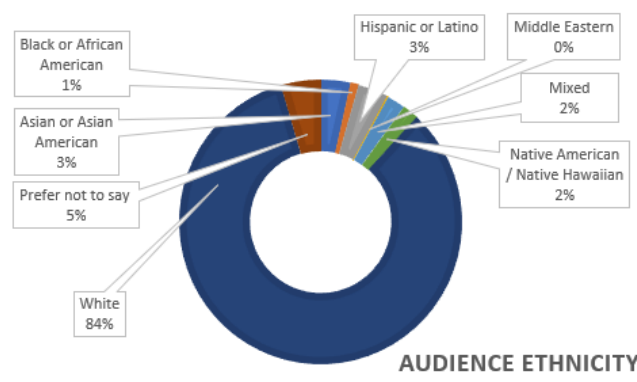

According to location information provided in the chat and in response to our post-event surveys, our audience blossomed to include viewers well outside of our previous Portland Metro home base. Our online reach included people in 23 counties in Oregon and 19 counties in Washington. We also reached people in 43 additional states, and in 10 other countries. This expanded reach taught us that the demand for quality, accessible science events is high and far-reaching. In 2021, regardless of our ability to resume in-person events, we plan to continue to produce online science education events.

Audience demographic information gathered from participant surveys